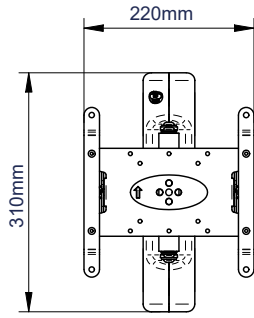

FRONT VIEW - MAXIMUM EXTENSION