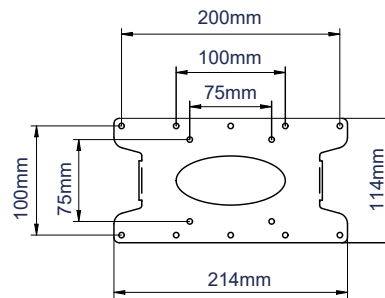

INTERFACE PLATE - FRONT VIEW

PACKING INFORMATION

COLOUR:	ORDER REF:	EAN CODE:	MASTER CARTON QTY:	INNER CARTON QTY:	MASTER CARTON WEIGHT:	MASTER CARTON CUBE:
Black	BT7515-PRO/PB	5019318750151	2	0	9.32kg	0.033cbm

RELATED PRODUCTS AND ACCESSORIES OF THE BT7515

BT7532

BT7514

Single Arm Flat Screen Wall Mount with Tilt & Swivel for screens up to 47"

BTV514