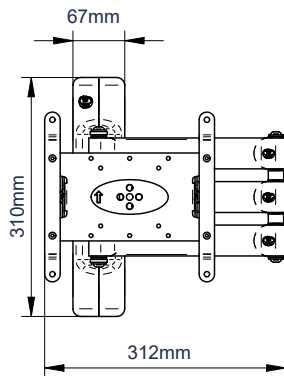

FRONT VIEW - FOLDED TO WALL