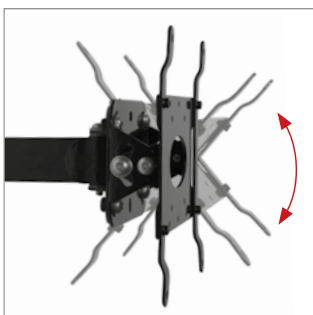

IDEAL FOR CORNER MOUNTING

BT75 15

DOUBLE ARM FLAT SCREEN WALL MOUNT WITH TILT & SWIVEL

Designed to mount medium sized flat screens, the BT7515 features a double articulated arm with easy tilt adjustment. The wall plate features 'OWLS' on wall levelling system to ensure a straight and smart installation. The BT7515 is also compatible with B-Tech's range of poles and collars, increasing the number of different ways it can be mounted, ideal for commercial applications as well as home installations. Security screws are provided to help prevent unauthorized removal of the screen.

SPECIFICATION

| | |
|-------------------------|-----------------|
| Recommended screen size | up to 47" |
| Max load | 25kg |
| VESA® compatibility | up to 200 x 200 |
| Tilt adjustment | +/-40° |
| Swivel at wall | 180° |
| Distance from wall | 95mm to 525mm |
| Colour | Black |

FEATURES

- Easy tilt and swivel adjustment
- Features three swivel points: 180° at wall, 360° at central pivot and 240° at interface
- Folds flat to the wall
- Includes CLIPLOGIC® cable management
- Includes Security locking screws and Allen key to prevent unauthorised removal of the screen
- Simple 'hook-on' installation with all mounting hardware included

fullmotionmounts

Easy tilt adjustment of +/-40°

Security locking screws provided

Space saving deasign - folds flat against the wall

CLIPLOGIC™ cable management

FRONT VIEW - MAXIMUM EXTENSION

SIDE VIEW - MAXIMUM EXTENSION