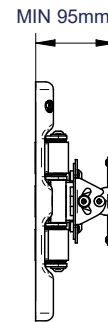

SIDE VIEW - FOLDED TO WALL