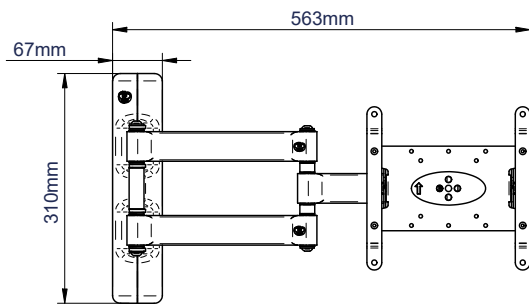

INTERFACE PLATE - FRONT VIEW

PACKING INFORMATION

COLOUR:	ORDER REF:	EAN CODE:	MASTER CARTON QTY:	INNER CARTON QTY:	MASTER CARTON WEIGHT:	MASTER CARTON CUBE:
Black	BT7515-PRO/PB	5019318750151	2	0	9.32kg	0.033cbm

RELATED PRODUCTS AND ACCESSORIES OF THE BT7515

BT7532

BT7514

Single Arm Flat Screen Wall Mount with Tilt & Swivel for screens up to 47"

BTV514