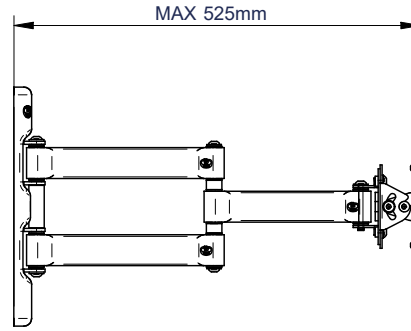

SIDE VIEW - MAXIMUM EXTENSION